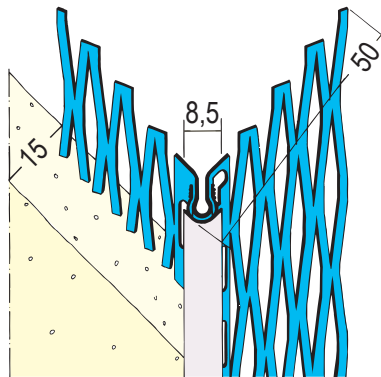

# Product data sheet

Status: 31.12.2020 | 15:06

Item no. 1028

<b>Designation</b>	Corner bead for exterior render 15 mm, rounded edge
<b>Description</b>	Corner profile made of galvanised steel with PVC coating for interior and exterior plaster of 15 mm and thicker. The PVC coating protects against wear and corrosion. Use profiles in accordance with data sheet Planning and Application of Metallic Plaster Profiles.
<b>Line of Business</b>	Plaster
<b>Productclass</b>	Exterior render
<b>Productgroup</b>	Corner beads
<b>Plaster thickness</b>	15,0 mm
<b>Material</b>	Galvanised steel, with PVC coating
<b>Galvanizing</b>	Z 275
<b>Standard EN</b>	EN 13658-2
<b>Product length</b>	250,0 cm, 300,0 cm
<b>Rounding off radius</b>	3,5 mm
<b>Productcolor</b>	■ weiß (10)
<b>Reaction to fire (R2F)</b>	E
<b>Packaging Unit</b>	15 BAR / 42 BUN
	Please observe the following data sheets: *Data sheet Planning and Application of Metallic Plaster Profiles; published by: The European Association of Bead and Lath Producers, <a href="http://www.europrofiles.com">www.europrofiles.com</a> *Data sheet Plaster and Dry Construction in Damp Environments; published by: Zentralverband des Deutschen Baugewerbes, <a href="http://www.zdb.de">www.zdb.de</a> *Data sheet Winter Construction Sites; published by: Bundesverband der Gipsindustrie e.V., <a href="http://www.gips.de">www.gips.de</a>