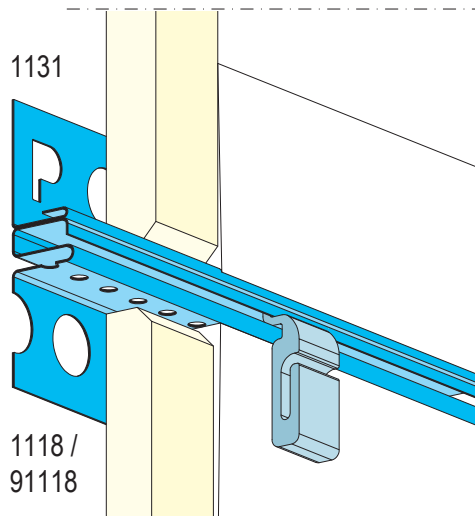

# Product data sheet

Status: 15.01.2021 | 09:58

Item no. 1118

<b>Designation</b>	Picture profile for dry lining 12,5 mm PB
<b>Description</b>	Picture rail made of galvanised metal sheets for 12.5-mm plasterboard panels. Also install stop profile 1131 when applying to wall surfaces to avoid movement tears. Do not plaster all the way up to front bar; leave approx. 3 mm in order to avoid damage caused by sliding hook. Only for purely static loads. Max. load: 0.15 kN/lfm. Not suitable for multimedia devices.
<b>Line of Business</b>	Plaster
<b>Productclass</b>	Accessory profiles for drylining purposes
<b>Productgroup</b>	Picture profiles
<b>Plaster thickness</b>	1,0 mm
<b>Material</b>	Galvanised steel
<b>GK/Plate</b>	12,5 mm
<b>Product length</b>	250,0 cm
<b>Packaging Unit</b>	15 BAR / 95 BUN