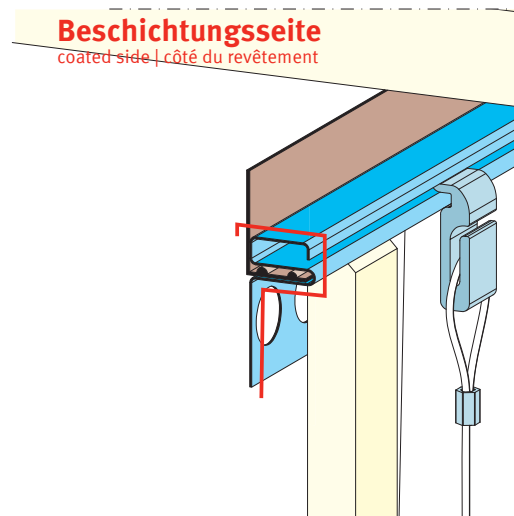

# Product data sheet

Status: 15.01.2021 | 09:58

Item no. 1118

<b>Designation</b>	Picture profile for dry lining 12,5 mm PB
<b>Description</b>	Picture rail made of galvanised metal sheets for 12.5-mm plasterboard panels. Also install stop profile 1131 when applying to wall surfaces to avoid movement tears. Do not plaster all the way up to front bar; leave approx. 3 mm in order to avoid damage caused by sliding hook. Only for purely static loads. Max. load: 0.15 kN/lfm. Not suitable for multimedia devices.
<b>Line of Business</b>	Plaster
<b>Productclass</b>	Accessory profiles for drylining purposes
<b>Productgroup</b>	Picture profiles
<b>Plaster thickness</b>	1,0 mm
<b>Material</b>	Galvanised steel
<b>GK/Plate</b>	12,5 mm
<b>Product length</b>	250,0 cm
<b>Packaging Unit</b>	15 BAR / 95 BUN