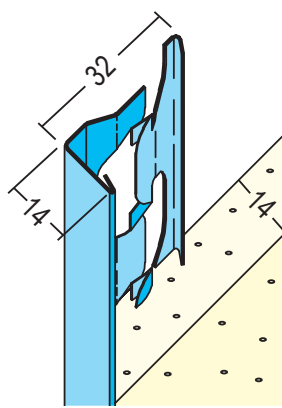

Product data sheet

Status: 05.11.2020 | 15:32

Item no. 1210

Designation	Stop profile for interior plaster 14 mm
Description	PROTEKTOR Plaster stop profile made of galvanised steel for interior plaster of 14 mm and thicker. Created using folding method.
Line of Business	Plaster
Productclass	Interior plaster
Productgroup	Render stops / Architave beads
Plaster thickness	14,0 mm
Material	Galvanised steel
Galvanizing	Z 275
Standard EN	EN 13658-1
Product length	250,0 cm, 300,0 cm
Reaction to fire (R2F)	A1
Packaging Unit	25 BAR / 80 BUN
	Please observe the following data sheets: *Data sheet Planning and Application of Metallic Plaster Profiles; published by: The European Association of Bead and Lath Producers, www.europrofiles.com *Data sheet Plaster and Dry Construction in Damp Environments; published by: Zentralverband des Deutschen Baugewerbes, www.zdb.de *Data sheet Winter Construction Sites; published by: Bundesverband der Gipsindustrie e.V., www.gips.de .