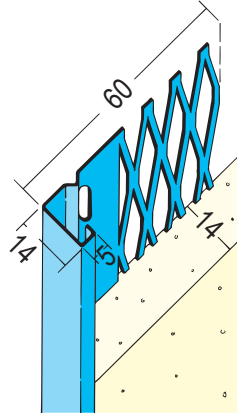

# Product data sheet

Status: 05.12.2020 | 03:10

Item no. 1230

<b>Designation</b>	Stop profile for interior plaster 14 mm
<b>Description</b>	PROTEKTOR Plaster stop profile made of galvanised steel for interior plaster of 14 mm and thicker. With expanded metal wing and additional 5-mm plaster removal edge.
<b>Line of Business</b>	Plaster
<b>Productclass</b>	Interior plaster
<b>Productgroup</b>	Render stops / Architave beads
<b>Plaster thickness</b>	14,0 mm
<b>Material</b>	Galvanised steel
<b>Galvanizing</b>	Z 275
<b>Standard EN</b>	EN 13658-1
<b>Product length</b>	250,0 cm, 300,0 cm
<b>Reaction to fire (R2F)</b>	A1
<b>Packaging Unit</b>	25 BAR / 50 BUN
	Please observe the following data sheets: *Data sheet Planning and Application of Metallic Plaster Profiles; published by: The European Association of Bead and Lath Producers, <a href="http://www.europrofiles.com">www.europrofiles.com</a> *Data sheet Plaster and Dry Construction in Damp Environments; published by: Zentralverband des Deutschen Baugewerbes, <a href="http://www.zdb.de">www.zdb.de</a> *Data sheet Winter Construction Sites; published by: Bundesverband der Gipsindustrie e.V., <a href="http://www.gips.de">www.gips.de</a> .