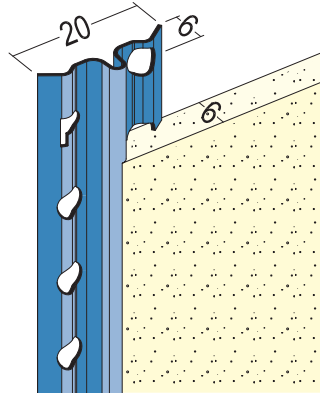

# Product data sheet

Status: 03.12.2020 | 15:45

Item no. 2206

<b>Designation</b>	Depth gauge profile for interior plaster 6 mm, stainless
<b>Description</b>	PROTEKTOR Stainless steel plaster depth gauge profile for interior plasters of 6 mm and thicker.
<b>Line of Business</b>	Plaster
<b>Productclass</b>	Interior plaster
<b>Productgroup</b>	Depth gauge profiles
<b>Plaster thickness</b>	6,0 mm
<b>Material</b>	Stainless steel
<b>Standard EN</b>	EN 13658-1
<b>Product length</b>	260,0 cm, 300,0 cm
<b>Reaction to fire (R2F)</b>	A1
<b>Application Areas</b>	Ideally suited for damp and wet areas.
<b>Packaging Unit</b>	50 BAR / 100 BUN
	Please observe the following data sheets: *Data sheet Planning and Application of Metallic Plaster Profiles; published by: The European Association of Bead and Lath Producers, <a href="http://www.europrofiles.com">www.europrofiles.com</a> *Data sheet Plaster and Dry Construction in Damp Environments; published by: Zentralverband des Deutschen Baugewerbes, <a href="http://www.zdb.de">www.zdb.de</a> *Data sheet Winter Construction Sites; published by: Bundesverband der Gipsindustrie e.V., <a href="http://www.gips.de">www.gips.de</a> .