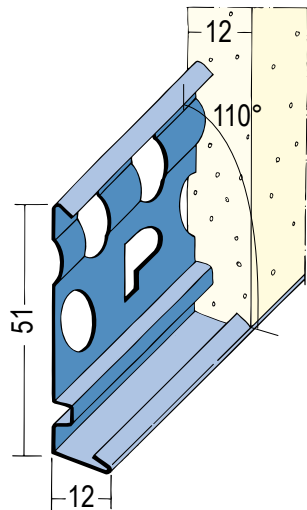

Product data sheet

Status: 14.08.2019 | 18:23

Item no. 2225

Beschichtungsseite

Designation	Base stop profile for interior plaster and exterior render 12 mm
Description	Stainless steel base profile for interior and exterior plasters of 12 mm and thicker. Stainless steel base profiles allow users to create precise corners with an angle position of 105° or 110° for effective drip edges.
Line of Business	Plaster
Productclass	Exterior render
Productgroup	Base rails
Plaster thickness	12,0 mm
Material	Stainless steel
Standard EN	EN 13658-2
Product length	300,0 cm
Reaction to fire (R2F)	A1
Packaging Unit	25 BAR / 56 BUN

Commentaires / Characteristics

Stainless steel corner profiles allow users to create precise corners with an angle position of 110° for effective drip edges.

Please observe the following data sheets:

*Data sheet Planning and Application of Metallic Plaster Profiles; published by: The European Association of Bead and Lath Producers, www.europrofiles.com