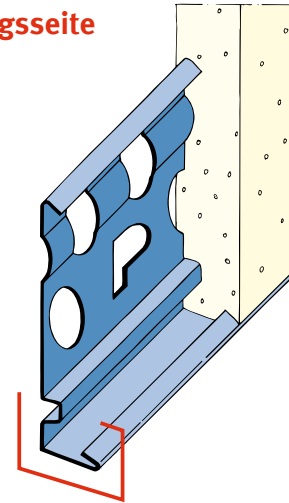

Product data sheet

Status: 14.08.2019 | 18:23

Item no. 2225

Beschichtungsseite

Designation	Base stop profile for interior plaster and exterior render 12 mm
Description	Stainless steel base profile for interior and exterior plasters of 12 mm and thicker. Stainless steel base profiles allow users to create precise corners with an angle position of 105° or 110° for effective drip edges.
Line of Business	Plaster
Productclass	Exterior render
Productgroup	Base rails
Plaster thickness	12,0 mm
Material	Stainless steel
Standard EN	EN 13658-2
Product length	300,0 cm
Reaction to fire (R2F)	A1
Packaging Unit	25 BAR / 56 BUN

Commentaires / Characteristics

Stainless steel corner profiles allow users to create precise corners with an angle position of 110° for effective drip edges.

Please observe the following data sheets:

*Data sheet Planning and Application of Metallic Plaster Profiles; published by: The European Association of Bead and Lath Producers, www.europrofiles.com