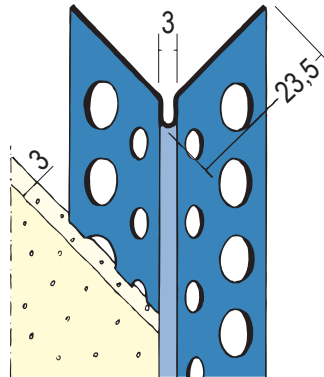

# Product data sheet

Status: 11.12.2020 | 23:00

Item no. 2274

<b>Designation</b>	Corner bead for interior plaster and exterior render 3 mm, rounded edge
<b>Description</b>	PROTEKTOR Stainless steel corner profile for filler and thin-layer plaster of 3 mm and thicker in interior or exterior areas.
<b>Line of Business</b>	Plaster
<b>Productclass</b>	Exterior render / Interior plaster
<b>Productgroup</b>	Corner beads
<b>Plaster thickness</b>	3,0 mm
<b>Material</b>	Stainless steel
<b>Standard EN</b>	EN 14353
<b>Product length</b>	250,0 cm
	23,5 mm
<b>Reaction to fire (R2F)</b>	A1
<b>Application Areas</b>	Ideally suited for damp and wet areas.
<b>Packaging Unit</b>	25 BAR / 200 BUN
	Please observe the following data sheets: *Data sheet Planning and Application of Metallic Plaster Profiles; published by: The European Association of Bead and Lath Producers, <a href="http://www.europrofiles.com">www.europrofiles.com</a> *Data sheet Plaster and Dry Construction in Damp Environments; published by: Zentralverband des Deutschen Baugewerbes, <a href="http://www.zdb.de">www.zdb.de</a> *Data sheet Winter Construction Sites; published by: Bundesverband der Gipsindustrie e.V., <a href="http://www.gips.de">www.gips.de</a> .