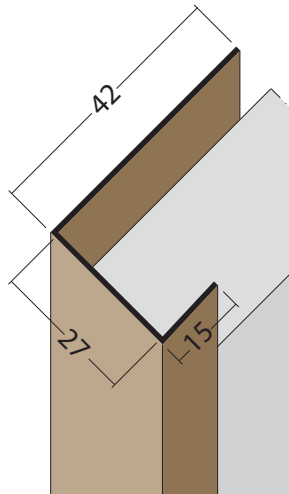

# Product data sheet

Status: 05.12.2020 | 04:32

Item no. 3527

<b>Designation</b>	Connecting profile U-profile PVC 27 mm
<b>Description</b>	The PROTEKTOR connection and edge profile (u-profile) made of PVC is ideal for attaching façade panels in various positions, such as when securing window and door soffits. The profile also provides coverage for cut edges and it smooths uneven surfaces. Suited for façade cladding of up to 27 mm.
<b>Line of Business</b>	Facade
<b>Productclass</b>	Reveal formation
<b>Productgroup</b>	Connecting profile and profile edgings
<b>Material</b>	PVC-U
<b>Material thickness</b>	1,4 mm
<b>Product length</b>	250,0 cm, 300,0 cm
<b>Of opening</b>	27,0 mm
<b>Productcolor</b>	■ weiß (10) ■ schwarz (90) ■ braun (47)
<b>Packaging Unit</b>	10 BAR / 90 BUN