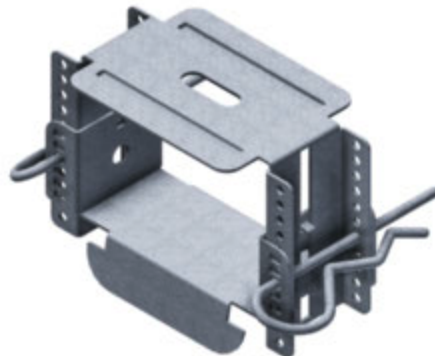

# Product data sheet

Status: 10.12.2020 | 10:12

Item no. 6110

<b>Designation</b>	Adjustable direct hanging for C 60-27 59 - 108 mm
<b>Description</b>	For attaching CD profiles on hanging ceiling sub-structures. 2-pieces, includes safety clamps. Use washers for wooden beam screw joints.
<b>Line of Business</b>	Drywall
<b>Productclass</b>	Standard Accessories
<b>Productgroup</b>	Adjustable hanger
<b>Material</b>	Galvanised steel
<b>Material thickness</b>	1,0 mm
<b>Galvanizing</b>	tested to standard
<b>Standard EN</b>	EN 13964
<b>Standard</b>	DIN18168-2
<b>Reaction to fire (R2F)</b>	A1
<b>Load bearing capacity</b>	879 N
<b>Capacity class</b>	0,40 kN
<b>Packaging Unit</b>	100 PC / 16 CAR
<b>Load bearing capacity</b>	879 N