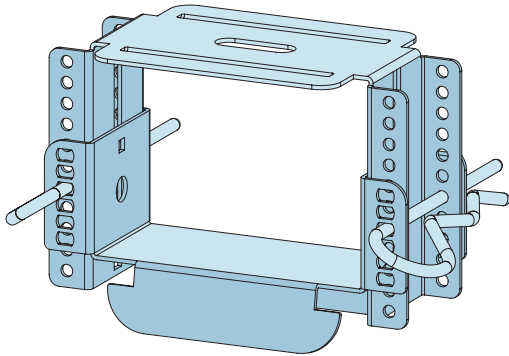

# Product data sheet

Status: 10.12.2020 | 10:12

Item no. 6110

<b>Designation</b>	Adjustable direct hanging for C 60-27 59 - 108 mm
<b>Description</b>	For attaching CD profiles on hanging ceiling sub-structures. 2-pieces, includes safety clamps. Use washers for wooden beam screw joints.
<b>Line of Business</b>	Drywall
<b>Productclass</b>	Standard Accessories
<b>Productgroup</b>	Adjustable hanger
<b>Material</b>	Galvanised steel
<b>Material thickness</b>	1,0 mm
<b>Galvanizing</b>	tested to standard
<b>Standard EN</b>	EN 13964
<b>Standard</b>	DIN18168-2
<b>Reaction to fire (R2F)</b>	A1
<b>Load bearing capacity</b>	879 N
<b>Capacity class</b>	0,40 kN
<b>Packaging Unit</b>	100 PC / 16 CAR
<b>Load bearing capacity</b>	879 N