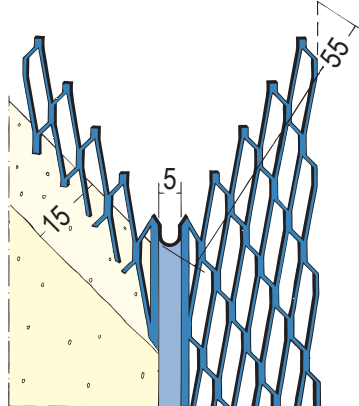

# Product data sheet

Status: 04.12.2020 | 08:31

Item no. 7478

<b>Designation</b>	Corner bead for interior plaster and exterior render 15 mm, rounded edge
<b>Line of Business</b>	Plaster
<b>Productgroup</b>	Corner beads
<b>Plaster thickness</b>	15,0 mm
<b>Material</b>	Stainless steel
<b>Standard EN</b>	EN 13658-1
<b>Standard</b>	EN 13658-2
<b>Product length</b>	250,0 cm, 300,0 cm
<b>Rounding off radius</b>	2,5 mm
<b>Reaction to fire (R2F)</b>	A1
<b>Application Areas</b>	Ideally suited for damp and wet areas. Specially developed for schools and kindergartens. Satisfies the german guidelines and requirements of the statutory accident prevention regulations. See technical information.
<b>Packaging Unit</b>	25 BAR / 24 BUN
	Please observe the following data sheets: *Data sheet Planning and Application of Metallic Plaster Profiles; published by: The European Association of Bead and Lath Producers, <a href="http://www.europrofiles.com">www.europrofiles.com</a> *Data sheet Plaster and Dry Construction in Damp Environments; published by: Zentralverband des Deutschen Baugewerbes, <a href="http://www.zdb.de">www.zdb.de</a> *Data sheet Winter Construction Sites; published by: Bundesverband der Gipsindustrie e.V., <a href="http://www.gips.de">www.gips.de</a> .