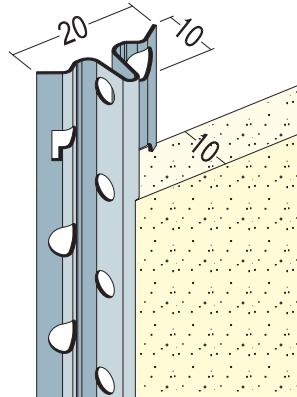

Product data sheet

Status: 03.12.2020 | 14:39

Item no. 9005

Designation	Depth gauge profile for interior plaster 10 mm, Alu
Description	Aluminium depth gauge profile with white base coating for interior plaster of 10 mm and thicker. Aluminium depth gauge profile with base coating can be installed in private household bathrooms, including underneath tiles. Stainless steel profiles must be installed in commercial kitchens, other damp areas, swimming pools or halls, and when using restoration plaster.
Line of Business	Plaster
Productclass	Interior plaster
Productgroup	Depth gauge profiles
Plaster thickness	10,0 mm
Material	Aluminium, with basic coating
Standard EN	EN 13658-1
Product length	260,0 cm, 275,0 cm, 300,0 cm
Productcolor	■ weiß (10)
Reaction to fire (R2F)	E
Packaging Unit	50 BAR / 64 BUN
	Apply the profiles in line with the following data sheets: *Data sheet Planning and Application of Metallic Plaster Profiles; published by: The European Association of Bead and Lath Producers, www.europrofiles.com *Data sheet Plaster and Dry Construction in Damp Environments; published by: Zentralverband des Deutschen Baugewerbes, www.zdb.de *Data sheet Winter Construction Sites; published by: Bundesverband der Gipsindustrie e.V., www.gips.de