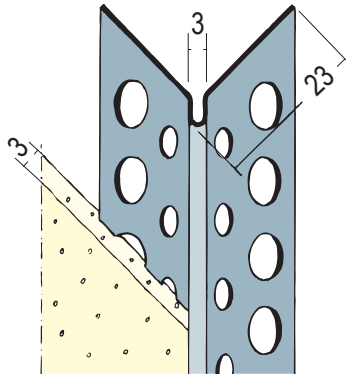

# Product data sheet

Status: 24.09.2020 | 16:19

Item no. 9074

<b>Designation</b>	Corner bead for interior plaster 3 mm, rounded edge
<b>Description</b>	Aluminium corner profile for thin-layer plaster of 3 mm and thicker for interior areas. Stainless steel profiles must be installed in commercial kitchens, other damp areas, swimming pools or halls, and when using restoration plaster. Use profiles in accordance with data sheet Planning and Application of Metallic Plaster Profiles.
<b>Line of Business</b>	Plaster
<b>Productclass</b>	Interior plaster
<b>Productgroup</b>	Corner beads
<b>Plaster thickness</b>	3,0 mm
<b>Material</b>	Aluminum natural
<b>Standard EN</b>	EN 14353
<b>Product length</b>	250,0 cm, 300,0 cm
<b>Reaction to fire (R2F)</b>	A1
<b>Packaging Unit</b>	25 BAR / 250 BUN
	Apply the profiles in line with the following data sheets: *Data sheet Planning and Application of Metallic Plaster Profiles; published by: The European Association of Bead and Lath Producers, <a href="http://www.europoprofiles.com">www.europoprofiles.com</a> *Data sheet Plaster and Dry Construction in Damp Environments; published by: Zentralverband des Deutschen Baugewerbes, <a href="http://www.zdb.de">www.zdb.de</a> *Data sheet Winter Construction Sites; published by: Bundesverband der Gipsindustrie e.V., <a href="http://www.gips.de">www.gips.de</a>