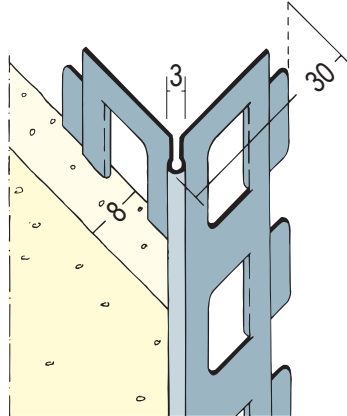

Product data sheet

Status: 04.12.2020 | 16:41

Item no. 9100

Designation	Corner bead for interior plaster and exterior render 8 mm, rounded edge
Description	Aluminium corner profile with white base coating for interior and exterior plasters of 8 mm and thicker. Aluminium corner protection bead with base coating can be installed in private household bathrooms, including underneath tiles. Stainless steel profiles must be installed in commercial kitchens, other damp areas, swimming pools or halls, and when using restoration plaster.
Line of Business	Plaster
Productclass	Exterior render
Productgroup	Corner beads
Plaster thickness	8,0 mm
Material	Aluminium, with basic coating
Standard EN	EN 13658-1
Standard	EN 13658-2
Product length	260,0 cm, 275,0 cm, 300,0 cm
Productcolor	■ weiß (10)
Reaction to fire (R2F)	E
Packaging Unit	25 BAR / 56 BUN
	Apply the profiles in line with the following data sheets: *Data sheet Planning and Application of Metallic Plaster Profiles; published by: The European Association of Bead and Lath Producers, www.europrofiles.com *Data sheet Plaster and Dry Construction in Damp Environments; published by: Zentralverband des Deutschen Baugewerbes, www.zdb.de *Data sheet Winter Construction Sites; published by: Bundesverband der Gipsindustrie e.V., www.gips.de .