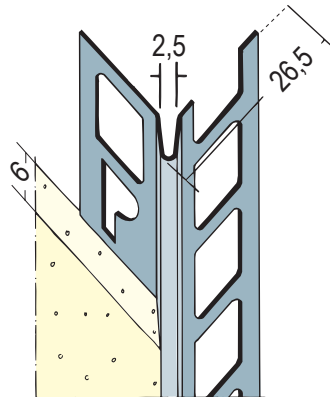

Product data sheet

Status: 03.12.2020 | 14:44

Item no. 9104

Designation	Corner bead for interior plaster and exterior render 6 mm, rounded edge
Description	Aluminium corner profile with white base coating for thin-layer plaster of 6 mm and thicker in interior or exterior areas. Aluminium corner profiles with base coating can be installed in private household bathrooms, including underneath tiles. Stainless steel profiles must be installed in commercial kitchens, other damp areas, swimming pools or halls, and when using restoration plaster.
Line of Business	Plaster
Productclass	Exterior render
Productgroup	Corner beads
Plaster thickness	6,0 mm
Material	Aluminium, with basic coating
Product length	250,0 cm, 300,0 cm
Productcolor	■ weiß (10)
Packaging Unit	25 BAR / 150 BUN
	Apply the profiles in line with the following data sheets: *Data sheet Planning and Application of Metallic Plaster Profiles; published by: The European Association of Bead and Lath Producers, www.europrofiles.com *Data sheet Plaster and Dry Construction in Damp Environments; published by: Zentralverband des Deutschen Baugewerbes, www.zdb.de *Data sheet Winter Construction Sites; published by: Bundesverband der Gipsindustrie e.V., www.gips.de