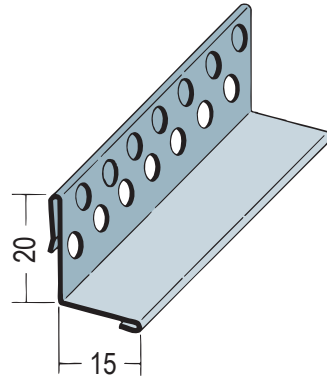

# Product data sheet

Status: 09.01.2021 | 18:39

Item no. 9122

<b>Designation</b>	Clip-on profile for thermal insulation 15 mm
<b>Description</b>	Box-shaped aluminium clip-on profile, for exterior plaster, for mounting or attaching to base profiles.
<b>Line of Business</b>	Plaster
<b>Productclass</b>	Profiles for thermal insulation
<b>Productgroup</b>	Base rails
<b>Plaster thickness</b>	15,0 mm
<b>Material</b>	Aluminum natural
<b>Product length</b>	250,0 cm
<b>Reaction to fire (R2F)</b>	A1
<b>Packaging Unit</b>	20 BAR / 108 BUN