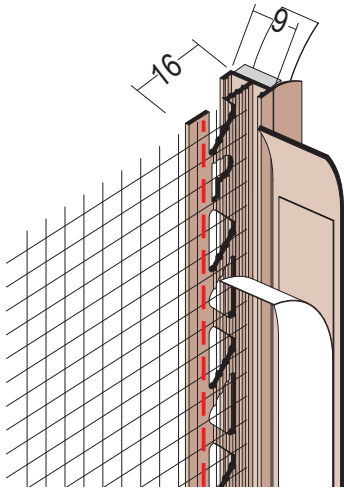

Product data sheet

Status: 25.11.2020 | 17:18

Item no. 37909

Designation	Frameseal bead with protecting lip, mesh 9 mm
Description	PROTEKTOR Self-adhesive, white PVC window frame sealing bead with alkali-resistant fibreglass mesh, protective lip and detachable adhesive tab for coverage foil. Self-adhesive, closed-cell foam tape. For heat insulation with 9-mm plaster thickness. With perforated plastering leg for high-strength bonding. Creates visually and technically perfect soffit connections. Test-certified resistance to air, wind and heavy rain.
Line of Business	Plaster
Productclass	Soffit connecting profile
Productgroup	Soffit connecting profile with texture
Plaster thickness	9,0 mm
Material	Rigid PVC with soft PVC and glass fibre mesh
Product length	260,0 cm, 300,0 cm
Product width	9,0 mm
Air and component temperature	+5° bis +40°C
Productcolor	■ weiß (10)
Packaging Unit	50 BAR / 13 CAR
	Test-certified resistance to air, wind and heavy rain