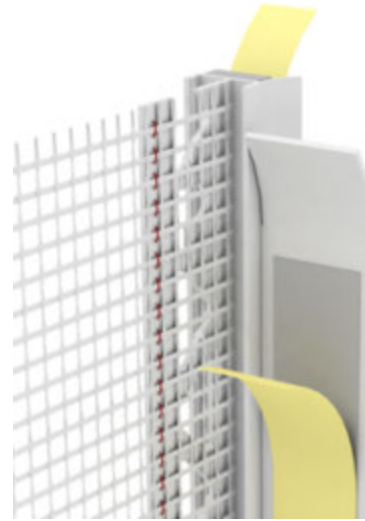

Product data sheet

Status: 25.11.2020 | 17:18

Item no. 37909

Designation	Frameseal bead with protecting lip, mesh 9 mm
Description	PROTEKTOR Self-adhesive, white PVC window frame sealing bead with alkali-resistant fibreglass mesh, protective lip and detachable adhesive tab for coverage foil. Self-adhesive, closed-cell foam tape. For heat insulation with 9-mm plaster thickness. With perforated plastering leg for high-strength bonding. Creates visually and technically perfect soffit connections. Test-certified resistance to air, wind and heavy rain.
Line of Business	Plaster
Productclass	Soffit connecting profile
Productgroup	Soffit connecting profile with texture
Plaster thickness	9,0 mm
Material	Rigid PVC with soft PVC and glass fibre mesh
Product length	260,0 cm, 300,0 cm
Product width	9,0 mm
Air and component temperature	+5° bis +40°C
Productcolor	■ weiß (10)
Packaging Unit	50 BAR / 13 CAR
	Test-certified resistance to air, wind and heavy rain