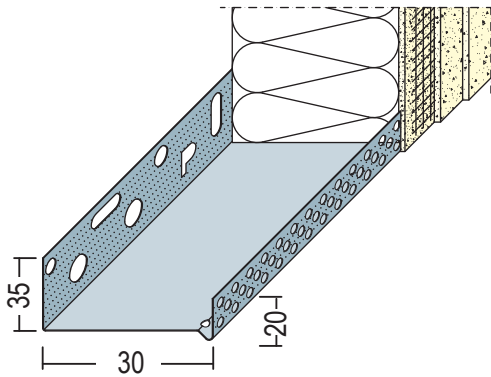

# Product data sheet

Status: 16.12.2020 | 09:08

Item no. 90603

**Beschichtungsseite**  
coated side | côté du revêtement

<b>Designation</b>	Base profile for thermal insulation 30 mm, Alu
<b>Description</b>	Aluminium base profile for thermal insulation systems.
<b>Line of Business</b>	Plaster
<b>Productclass</b>	Profiles for thermal insulation
<b>Productgroup</b>	Base rails
<b>Material</b>	Aluminum natural
<b>Material thickness</b>	0,6 mm
<b>Product length</b>	250,0 cm
<b>Product height in mm</b>	35,0 mm
<b>Packaging Unit</b>	10 BAR / 120 BUN