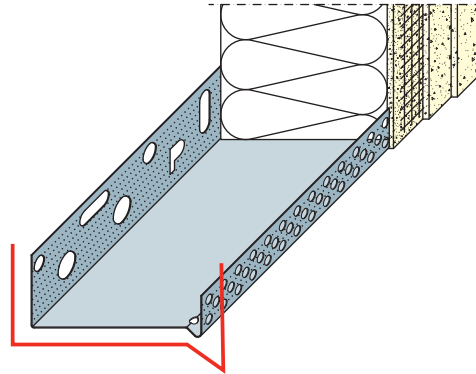

# Product data sheet

Status: 16.12.2020 | 09:08

Item no. 90603

**Beschichtungsseite**  
coated side | côté du revêtement

<b>Designation</b>	Base profile for thermal insulation 30 mm, Alu
<b>Description</b>	Aluminium base profile for thermal insulation systems.
<b>Line of Business</b>	Plaster
<b>Productclass</b>	Profiles for thermal insulation
<b>Productgroup</b>	Base rails
<b>Material</b>	Aluminum natural
<b>Material thickness</b>	0,6 mm
<b>Product length</b>	250,0 cm
<b>Product height in mm</b>	35,0 mm
<b>Packaging Unit</b>	10 BAR / 120 BUN