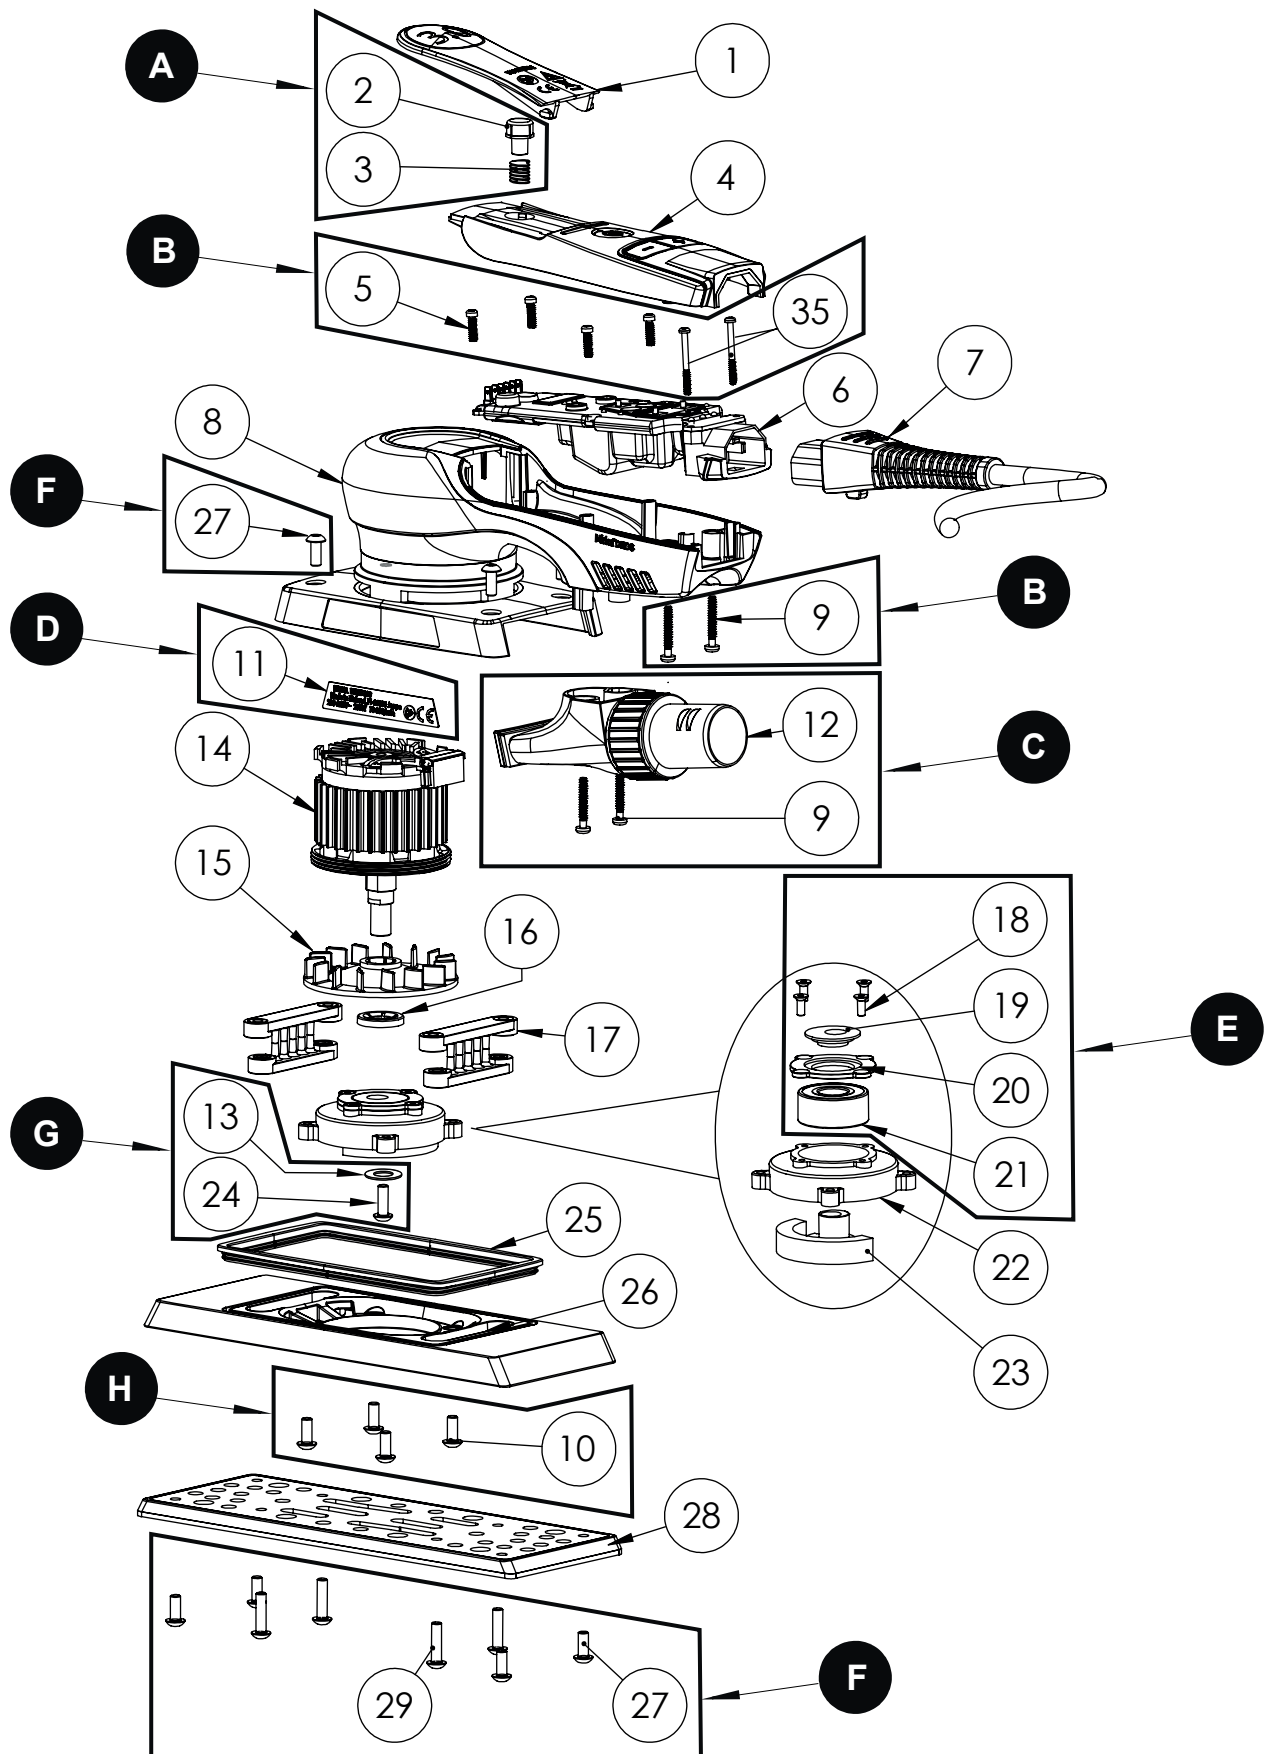

Exploded view of DEOS 70 x 198 mm & 81 x 133 mm (220-240 V)

Updated 26.03.2020

S/N from: 20114XXXXX001

S/N to: -

DEOS 70x198mm & 81x133mm Spare Part kits (220-240V)

Electrical tool must be serviced by a qualified repair person and in accordance with national requirements.

Separate spare parts on next page.

DEOS 70x198mm & 81x133mm Spare Parts (220-240V)

Mirka code	Item	Description	Kit	Qty	Tightening torque
MIE3310111	1	Lever 3.0mm		1	
	2	Start Button	A	1	
	3	Spring	A	1	
MIE6510411	4	Cover Plate		1	
	5	Screws	B	4	
MIE6510611	6	Speed Controller *		1	
MIE6510611CN	6	Speed Controller CN*		1	
MIE9016011	7	Rewireable Mains Cable 4,3m CE 230V EU		1	
MIE9017011	7	Rewireable Mains Cable 4,3m CE 230V UK		1	
MIE9017111	7	Rewireable Mains Cable 4,3m CE 230V CH		1	
MIE9017511	7	Rewireable Mains Cable 4,3m CE 230V ANZ		1	
MIE9017611	7	Rewireable Mains Cable 4,3m CE 230V ARG		1	
MIE6517411	7	Mains Cable 4,3 m CE 230V CN		1	
MIE3310811	8	Housing		1	
	9	Screws	B, C	4	
	10	Screws	H	4	
	11	Type Label 220-240 V EU	D	1	
	11	Type Label 220-240 V CN	D	1	
	11	Type Label 220-240 V ANZ	D	1	
	12	Swivel Exhaust Assembly	C	1	
	13	Washer	G	1	
MIE3321411	14	Motor Assembly 230 V*		1	25 Nm
MIE3311511	15	Fan		1	
MIE3361611	16	Pushlock Washer 12mm		1	
MIE3311711	17	Pad Support		2	
	18	Screws	E	4	1 Nm
MIE3311911	19	Dust Shield	E	1	
	20	Bearing Flange	E	1	
	21	Ball Bearing	E	1	
MIE3312211	22	Bearing Housing		1	
MIE3512311	23	Balancing Weight 81x133 mm		1	
MIE3812311	23	Balancing Weight 70x198 mm		1	
	24	Screw	G	1	
MIE3312511	25	Seal		1	
MIE3512611	26	Backing Plate 81x133mm		1	
MIE3812611	26	Backing Plate 70x198mm		1	
	27	Screws	F	8	
8292353011	28	Backing Pad Net 81x133mm Grip 46H Medium		1	
8292383011	28	Backing Pad Net 70x198mm Grip 48H Medium		1	
	29	Screws	F	4	
	35	Screws	B	2	