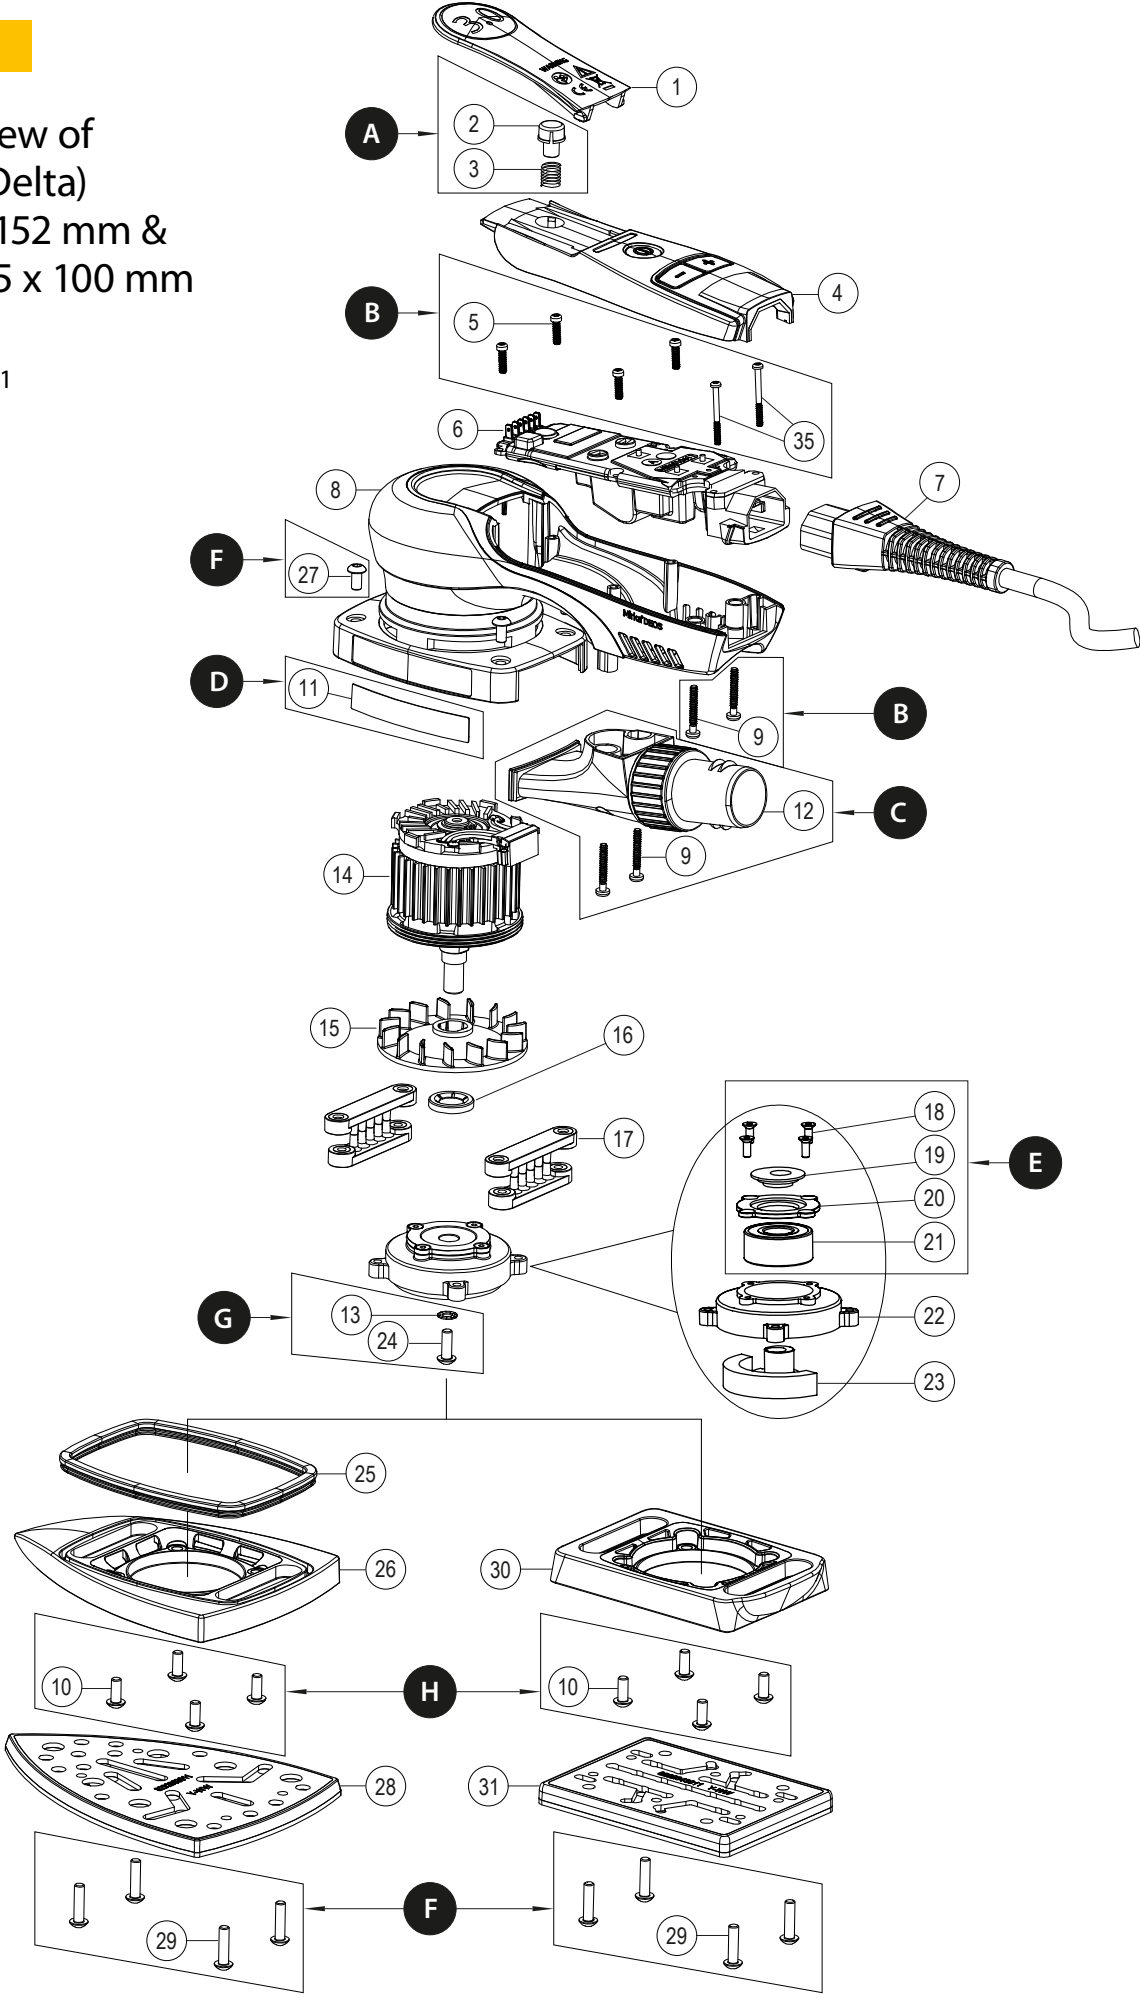

Exploded view of
DEOS 663 (Delta)
100 x 152 x 152 mm &
DEOS 343 75 x 100 mm
(220–240 V)

Updated 22.09.2021

DEOS 663 (Delta) 100 x 152 x 152 mm & DEOS 343 75 x 100 mm (220-240V) Spare Part kits

Electrical tool must be serviced by a qualified repair person and in accordance with national requirements.

Separate spare parts on next page.

DEOS 663 (Delta) 100 x 152 x 152 mm & DEOS 343 75 x 100 mm (220-240V) Spare Parts

Mirka Code	Item	Description	Kit	Qty	Tightening Torque
MIE3310111	1	Lever 3.0mm		1	
	2	Start Button	A	1	
	3	Spring	A	1	
MIE6510411	4	Cover Plate		1	
	5	Screw	B	4	0,5 Nm/0,4 ft-lb
MIE6510611	6	Speed Controller *		1	
MIE6510611CN	6	Speed Controller CN*		1	
MIE9016011	7	Rewireable Mains Cable 4,3m CE 230V EU		1	
MIE9017011	7	Rewireable Mains Cable 4,3m CE 230V UK		1	
MIE9017111	7	Rewireable Mains Cable 4,3m CE 230V CH		1	
MIE9017511	7	Rewireable Mains Cable 4,3m CE 230V ANZ		1	
MIE9017611	7	Rewireable Mains Cable 4,3m CE 230V ARG		1	
MIE9017411	7	Rewireable Mains Cable 4,3m 230V CN		1	
MIE6610811	8	Housing		1	
	9	Screw	B,C	4	1,4 Nm/1,0 ft-lb
	10	Screw	H	4	2,4 Nm/1,8 ft-lb
	11	Type Label	D	1	
	12	Swivel Exhaust	C	1	
	13	Washer	G	1	
MIE3321411	14	Motor 230 V*		1	25 Nm/18,4 ft-lb
MIE3311511	15	Fan		1	
MIE3361611	16	Pushlock Washer 12mm		1	
MIE3311711	17	Pad Support		2	
	18	Screw	E	4	1 Nm/0,7 ft-lb
MIE3311911	19	Dust Shield	E	1	
	20	Bearing Flange	E	1	
	21	Ball Bearing	E	1	
MIE3312211	22	Bearing Housing		1	
MIE6612311	23	Balancing Weight 100x152x152 mm/ 75x100mm		1	
	24	Screw	G	1	2,4 Nm/1,8 ft-lb
MIE6612511	25	Seal - (DEOS 663)		1	
MIE6612611	26	Backing Plate 100x152x152mm		1	
	27	Screw	F	4	2,4 Nm/1,8 ft-lb
8292663011	28	Backing Pad Net 100x152x152mm Grip 32H Med		1	
	29	Screw	F	4	2,4 Nm/1,8 ft-lb
MIE3412611	30	Backing Plate 75x100mm		1	
8292343011	31	Backing Pad 75x100mm Grip 29H Medium		1	
	35	Screw	B	2	0,5 Nm/0,4 ft-lb