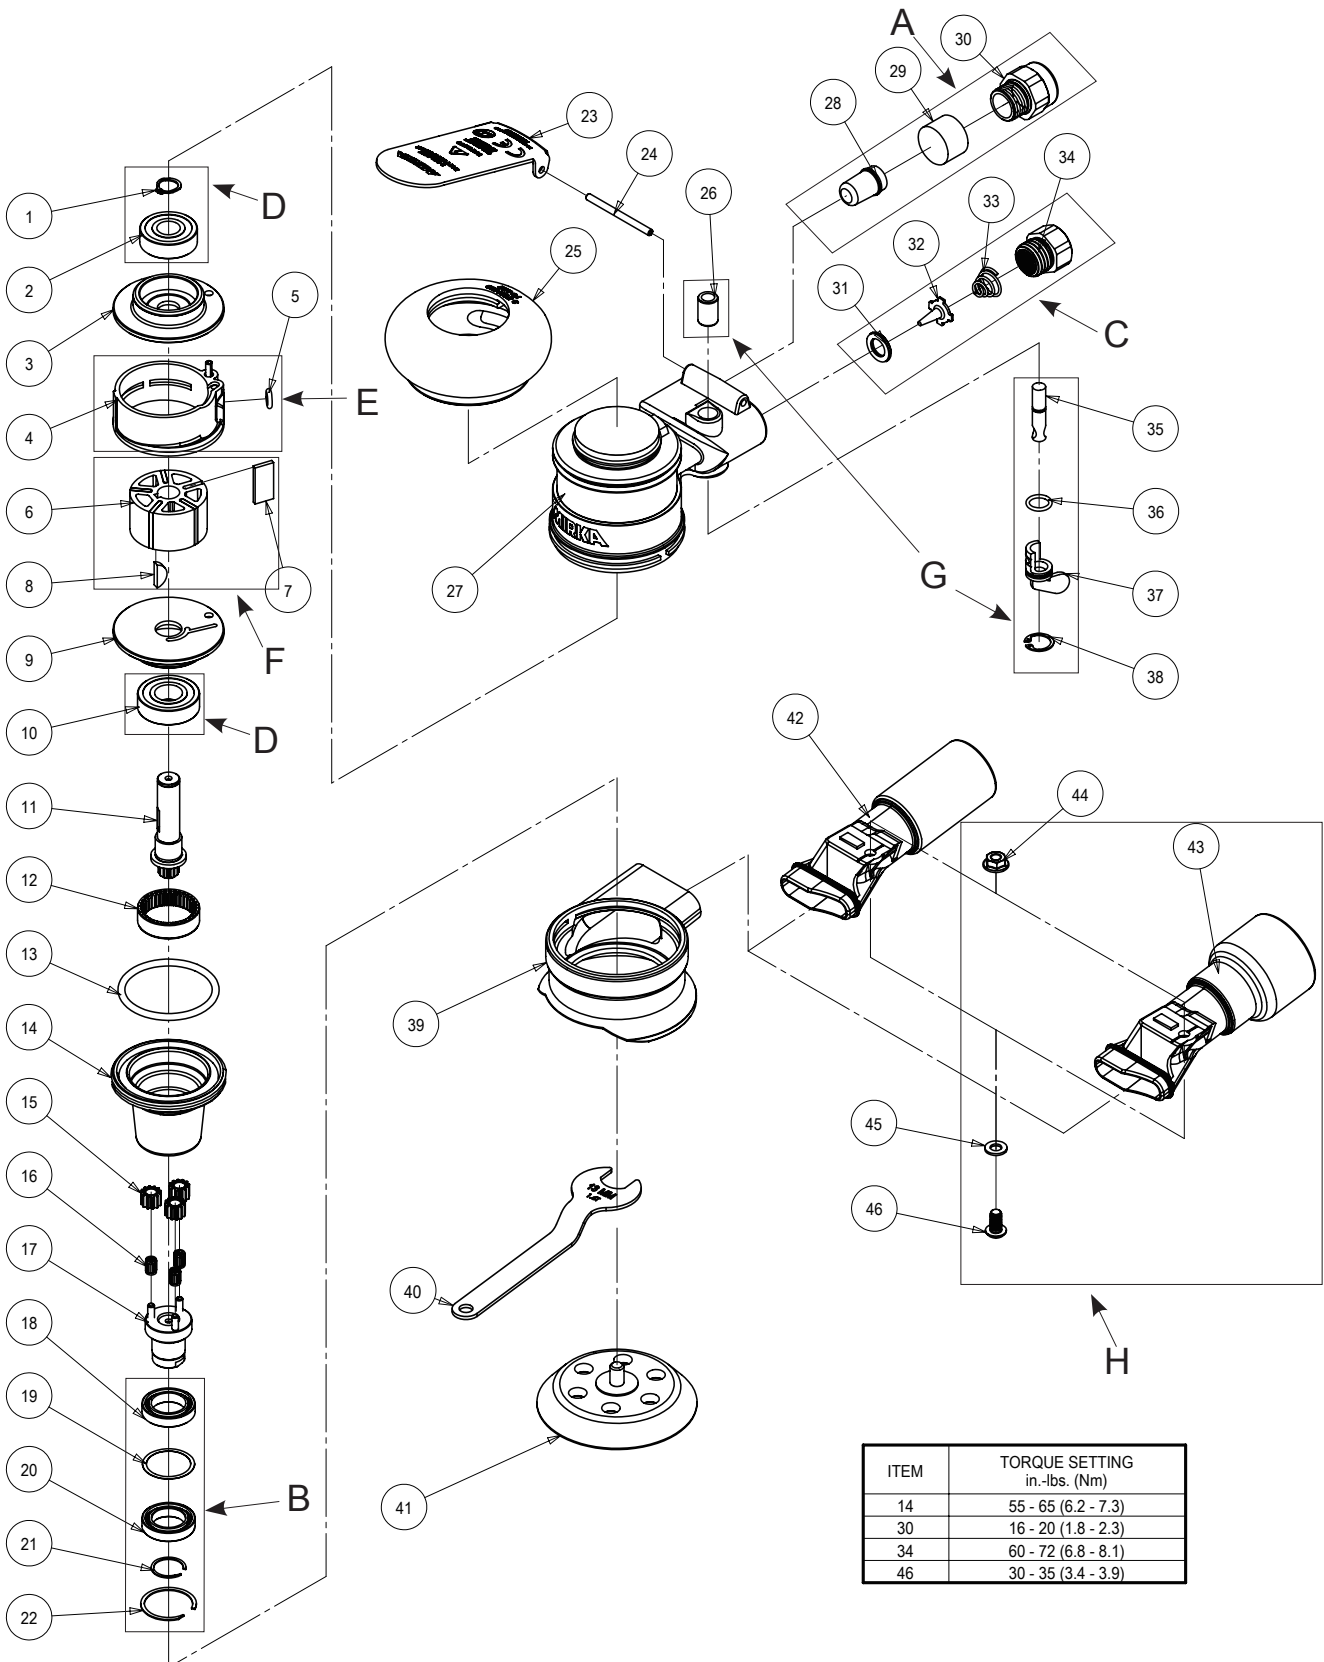

Exploded view of RPS 77 mm

Updated 14.08.2017

RPS 77 mm Kits

Mirka code	Item	Description	Kit	Part No	QTY
8993017311		Muffler Kit 12000 rpm		MPA0797	
	28	Internal Muffler	A	MPA0062	1
	29	Muffler Insert		MPA0068	1
	30	Muffler Housing		MPA0166	1
8994222711		Spindle Bearing Kit		MPA2226	
8994222711	18	Bearing	B	MPA0147	1
	19	Spacer		MPA0213	1
	20	Bearing		MPA0148	1
	21	Retaining Ring		MPA0110	1
	22	Retaining Ring		MPA0117	1
8993018811		Air Inlet Kit		MPA0798	
	31	Seat	C	MPA0009	1
	32	Valve		MPA0007	1
	33	Valve Spring		MPA0014	1
34	Inlet Bushing	MPA0013		1	
8993019811		Endplate Bearing Kit		MPA0799	
	1	Retaining Ring	D	MPA0040	1
	2	Bearing		MPA0021	1
10	Bearing	MPA0019		1	
8993009211		Cylinder and O-Ring Kit		MPA0994	
	4	Cylinder Assembly	E	MPA0005	1
5	O-Ring	MPA0042		1	
8993017711		Rotor Vanes and Key Kit		MPA0801	
	6	Rotor	F	MPB0005	1
	7	Vane		MPA0010	5
8	Key	MPA0041		1	
8993019011		Speed Valve Kit		MPA0800	
	26	Valve Sleeve	G	MPA0015	1
	35	Valve Stem Assembly		MPA0008	1
	36	O-Ring		MPA0043	1
	37	Speed Control		MPB0014	1
38	Retaining Ring	MPA0039		1	
8993006611		Swivel Fitting Kit 28mm		MPA0988	
	43	ROS Supervac™ CV 1 In./28 mm Swivel Exhaust Assembly	H	MPA0099	1
	44	Flanged Nut M5 x 0.8		MPA0048	1
	45	Washer M5		MPA0047	1
46	Hex Socket Button Head Machine Screw M5 x 10	MPA0769		1	
8994242211		Spindle Housing and O-Ring Kit		MPA2901	
	13	O-Ring	x	MPA0045	1
8993522411	14	Spindle Housing		MPB0060	1
		Lever Kit 3 000 rpm		MPA2893	
8993522411	23	Lever	x	MPA1168	1
	24	Lever Spring Pin		MPA0031	1