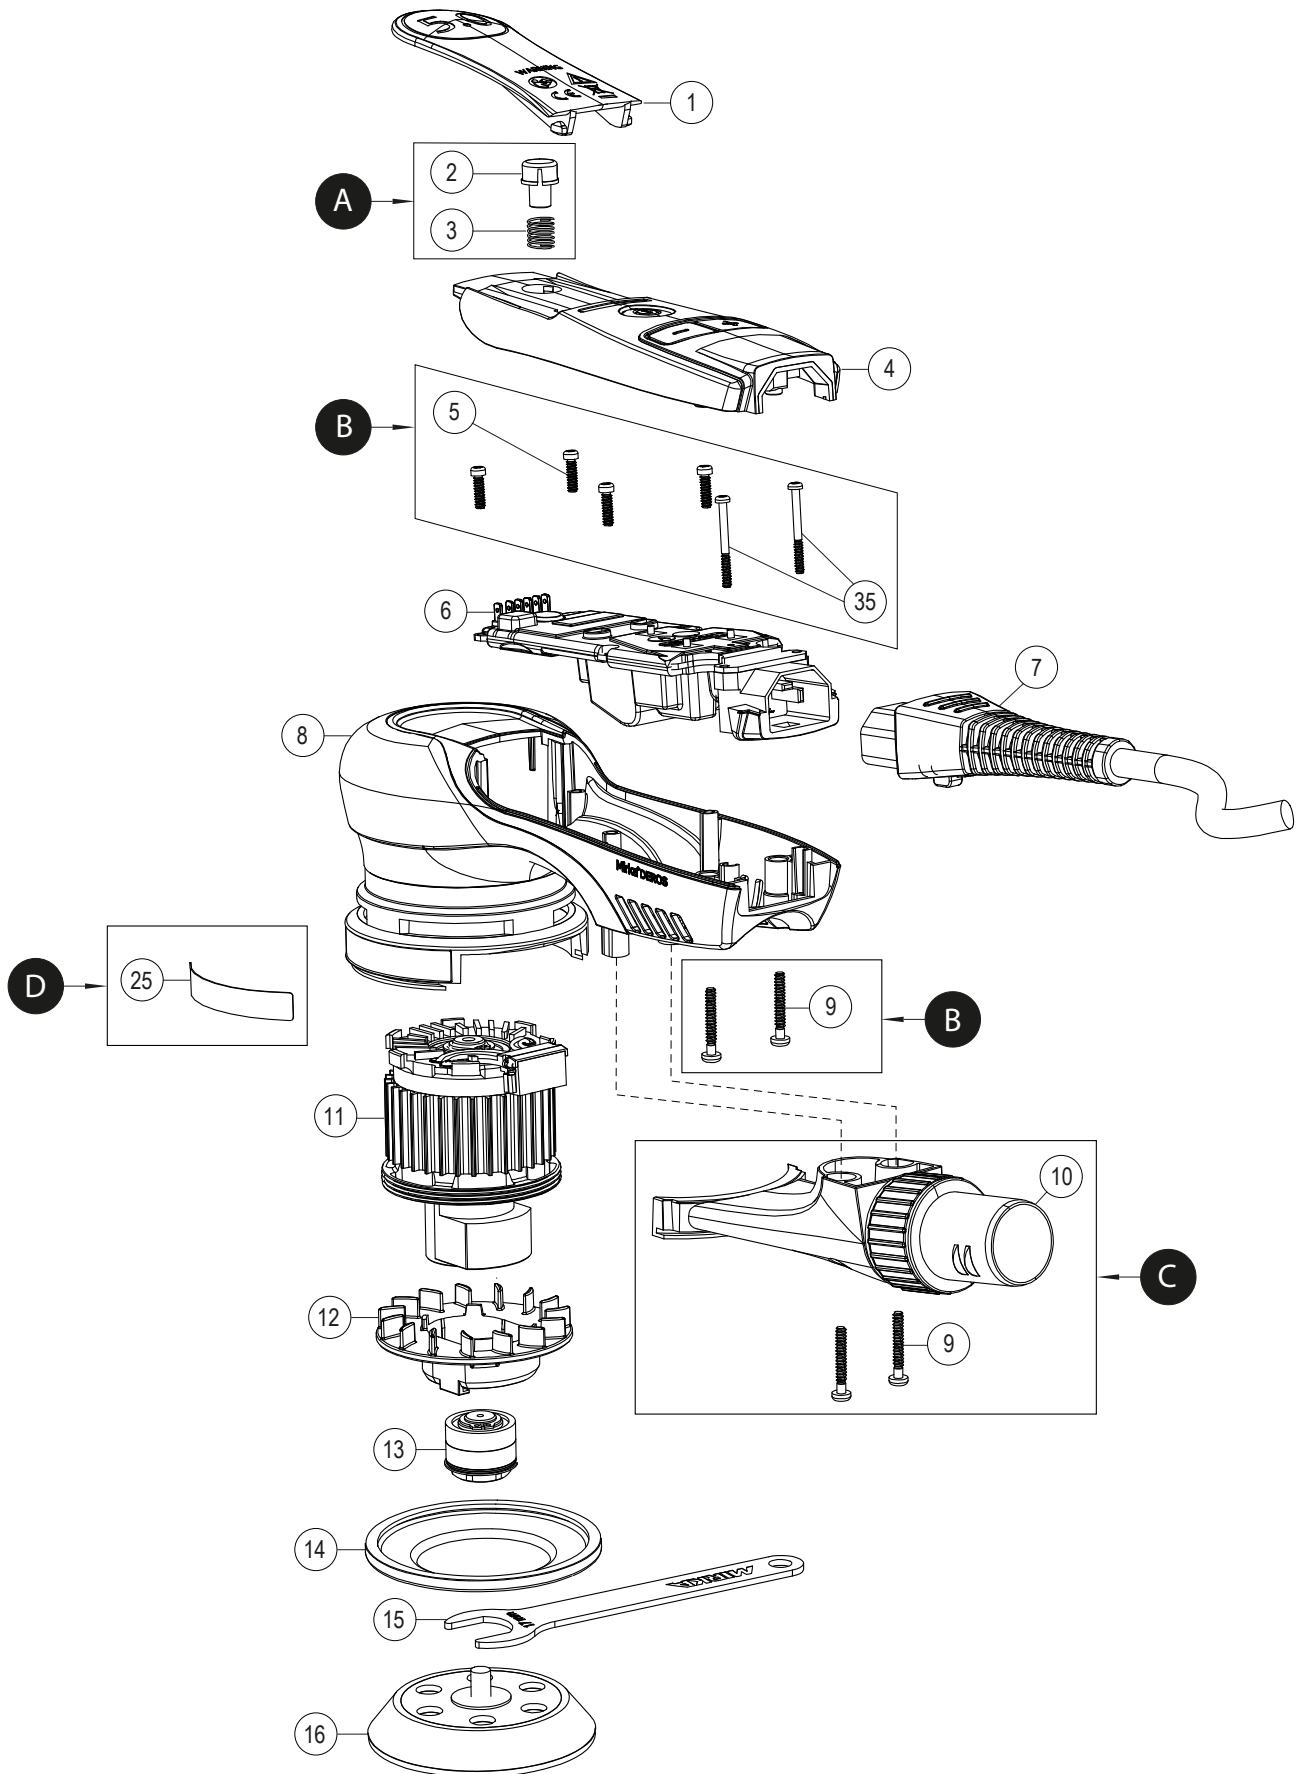

Exploded view of DEROS 77 mm (220–240V)

Updated 12.04.2022

DEROS 77 mm Spare Part kits (220-240V)

Electrical tool must be serviced by a qualified repair person and in accordance with national requirements.

Separate spare parts on next page.

DEROS 77 mm Spare Parts (220-240V)

Mirka Code	Item	Description	Kit	Qty	Tightening torque
MIE6210111	1	Lever 2,5 mm (77 & 150 mm)		1	
MIE6510111	1	Lever 5,0 mm (77, 125 & 150 mm)		1	
	2	Start Button	A	1	
	3	Start Button Spring	A	1	
MIE6510411	4	Cover Plate		1	
	5	Screw 2,5 x 10 mm	B	4	0,5 Nm/0,4 ft-lb
MIE6510611	6	Speed Controller *		1	
MIE6510611CN	6	Speed Controller CN*		1	
MIE9016011	7	Rewireable Mains Cable 4,3m CE 230V EU		1	
MIE9017011	7	Rewireable Mains Cable 4,3m CE 230V UK		1	
MIE9017111	7	Rewireable Mains Cable 4,3m CE 230V CH		1	
MIE9017511	7	Rewireable Mains Cable 4,3m CE 230V ANZ		1	
MIE9017611	7	Rewireable Mains Cable 4,3m CE 230V ARG		1	
MIE9017411	7	Rewireable Mains Cable 4,3m 230V CN		1	
MIE3520811	8	Housing		1	
	9	Housing Screw 3,0 x 25 mm	B,C	2,2	1,4 Nm/1,0 ft-lb
	10	Swivel Exhaust	C	1	
MIE3221111	11	Motor 2,5 mm/30 g Pad (77 mm)*		1	25 Nm/18,4 ft-lb
MIE3521111	11	Motor 5,0 mm/30 g Pad (77 mm)*		1	25 Nm/18,4 ft-lb
MIE3511211	12	Fan 2,5/5,0mm/30g Pad (77 mm)		1	
MIE3521311	13	Spindle Bearing kit		1	
MIE3512211	14	Brake Seal		1	
8993008013	15	Pad Wrench 17mm		1	
8294791211	16	Backing Pad 77mm 1/4" Grip 6H Medium		1	
	25	Type Label	D	1	
	35	Screw 2,5 x 25 mm	B	1	0,5 Nm/0,4 ft-lb