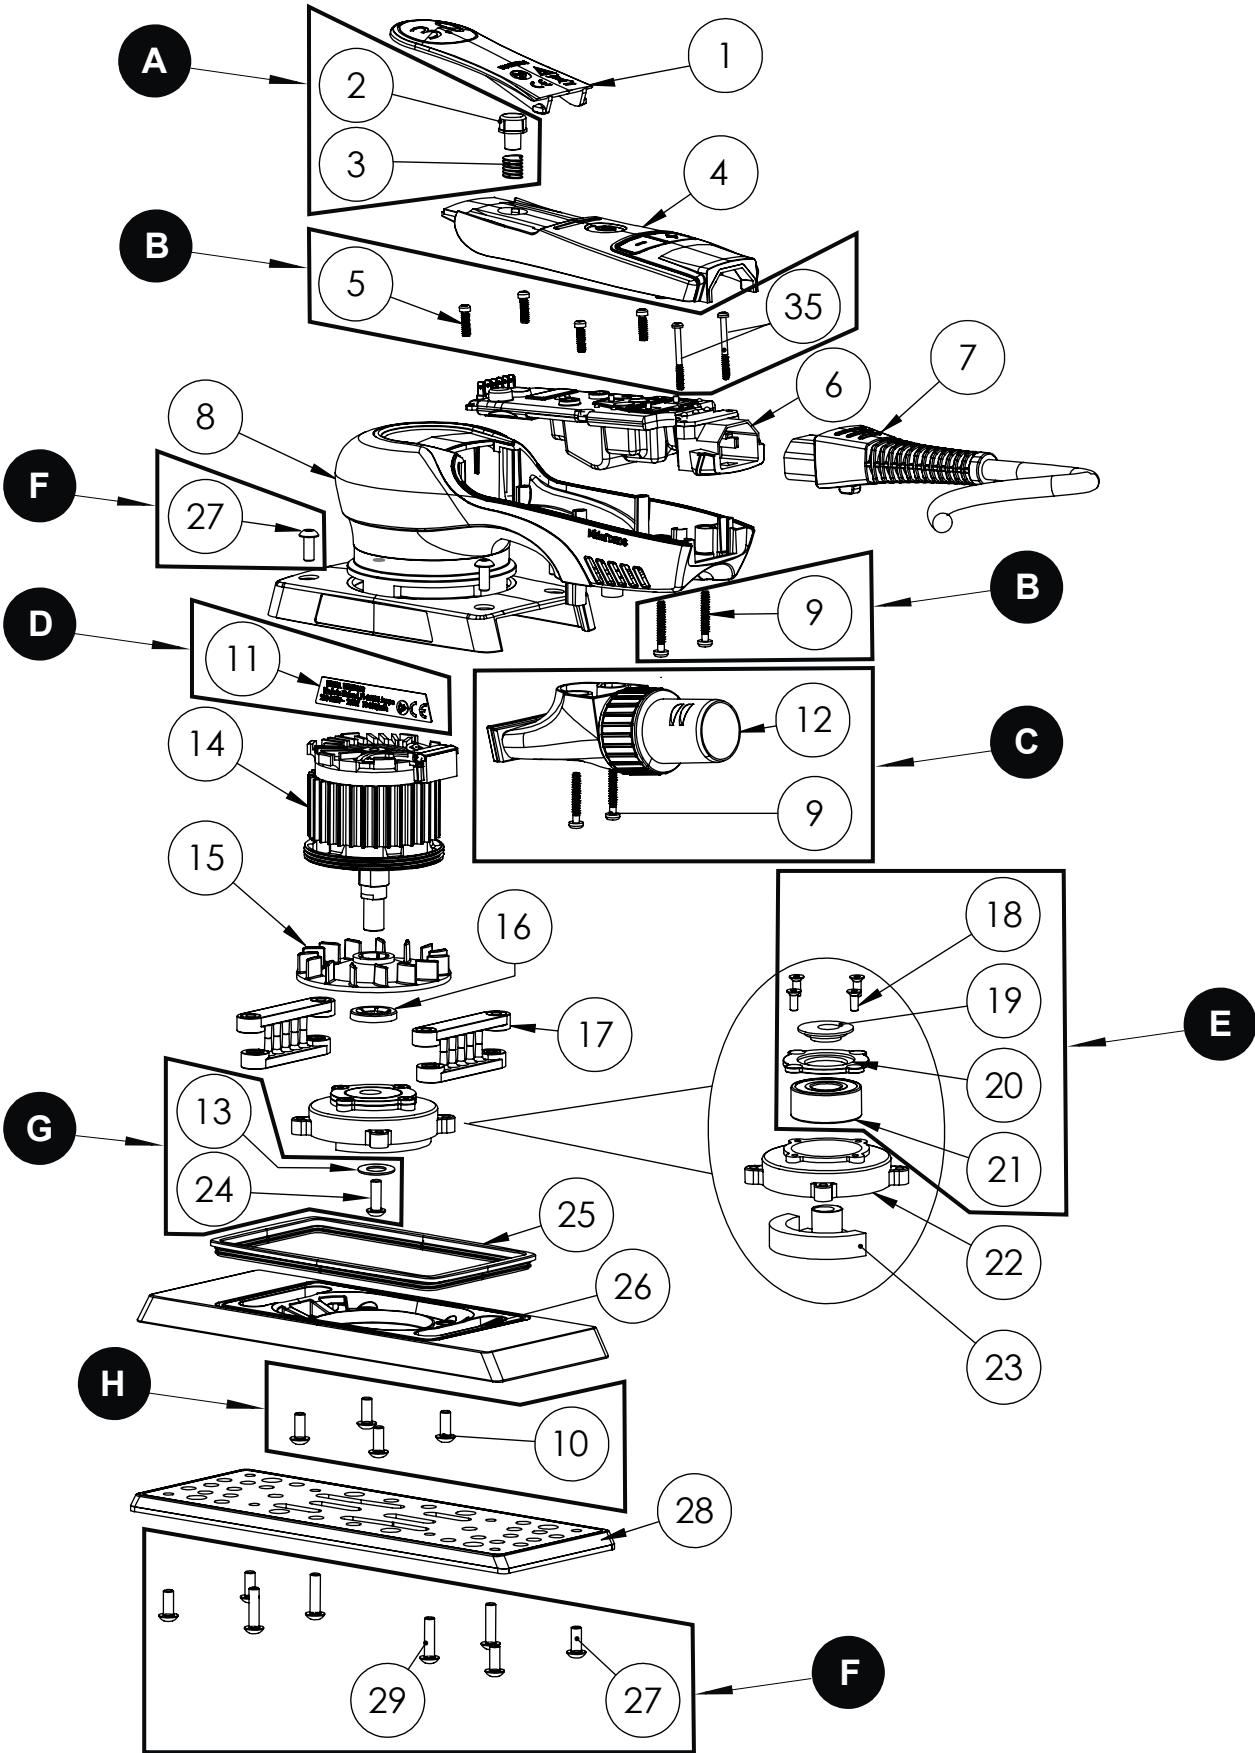

Exploded view of DEOS 70 x 198 mm & 81 x 133 mm (220-240 V)

Updated 26.03.2020

S/N from: 20114XXXXX001

S/N to: -

DEOS 70x198mm & 81x133mm Spare Part kits (220-240V)

Electrical tool must be serviced by a qualified repair person and in accordance with national requirements.

Separate spare parts on next page.

DEOS 70x198mm & 81x133mm Spare Parts (220-240V)

Mirka code	Item	Description	Kit	Qty	Tightening torque
MIE3310111	1	Lever 3.0mm		1	
	2	Start Button	A	1	
	3	Spring	A	1	
MIE6510411	4	Cover Plate		1	
	5	Screws	B	4	
MIE6510611	6	Speed Controller *		1	
MIE6510611CN	6	Speed Controller CN*		1	
MIE9016011	7	Rewireable Mains Cable 4,3m CE 230V EU		1	
MIE9017011	7	Rewireable Mains Cable 4,3m CE 230V UK		1	
MIE9017111	7	Rewireable Mains Cable 4,3m CE 230V CH		1	
MIE9017511	7	Rewireable Mains Cable 4,3m CE 230V ANZ		1	
MIE9017611	7	Rewireable Mains Cable 4,3m CE 230V ARG		1	
MIE6517411	7	Mains Cable 4,3 m CE 230V CN		1	
MIE3310811	8	Housing		1	
	9	Screws	B, C	4	
	10	Screws	H	4	
	11	Type Label 220-240 V EU	D	1	
	11	Type Label 220-240 V CN	D	1	
	11	Type Label 220-240 V ANZ	D	1	
	12	Swivel Exhaust Assembly	C	1	
	13	Washer	G	1	
MIE3321411	14	Motor Assembly 230 V*		1	25 Nm
MIE3311511	15	Fan		1	
MIE3361611	16	Pushlock Washer 12mm		1	
MIE3311711	17	Pad Support		2	
	18	Screws	E	4	1 Nm
MIE3311911	19	Dust Shield	E	1	
	20	Bearing Flange	E	1	
	21	Ball Bearing	E	1	
MIE3312211	22	Bearing Housing		1	
MIE3512311	23	Balancing Weight 81x133 mm		1	
MIE3812311	23	Balancing Weight 70x198 mm		1	
	24	Screw	G	1	
MIE3312511	25	Seal		1	
MIE3512611	26	Backing Plate 81x133mm		1	
MIE3812611	26	Backing Plate 70x198mm		1	
	27	Screws	F	8	
8292353011	28	Backing Pad Net 81x133mm Grip 46H Medium		1	
8292383011	28	Backing Pad Net 70x198mm Grip 48H Medium		1	
	29	Screws	F	4	
	35	Screws	B	2	