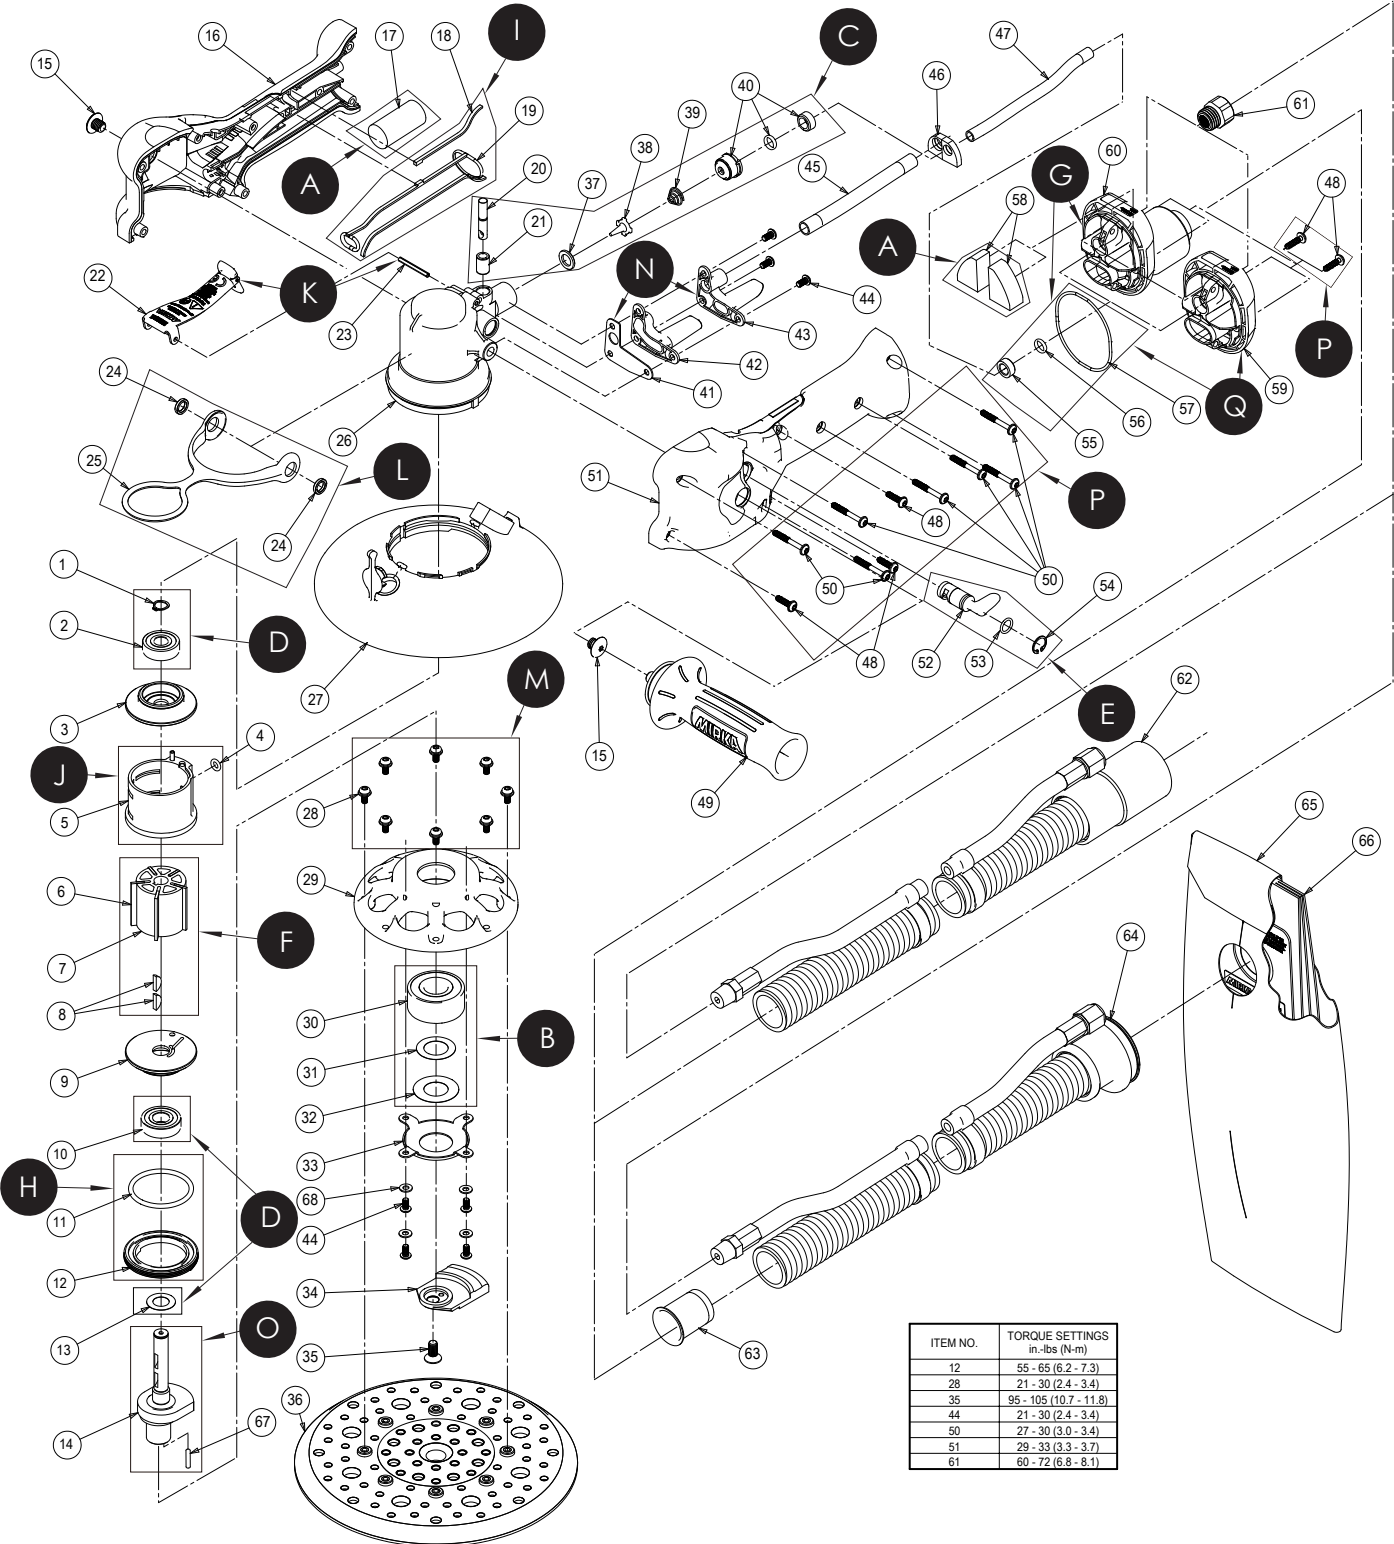

Exploded view of ROS2 850, 200 mm

Updated 18.03.2022

ITEM NO.	TORQUE SETTINGS in.-lbs (N·m)
12	55 - 65 (6.2 - 7.3)
28	21 - 30 (2.4 - 3.4)
35	95 - 105 (10.7 - 11.8)
44	21 - 30 (2.4 - 3.4)
50	27 - 30 (3.0 - 3.4)
51	29 - 33 (3.3 - 3.7)
61	60 - 72 (6.8 - 8.1)

ROS2 850, 200 mm Spare Part kits

Note! Repairs done by non-authorized repairer will breach the Mirka warranty.

Mirka Code	Item	Description	Kit	QTY	Part No
8994026011		Muffler kit (CV & NV)			MPA2214
	17	Muffler Insert	A	1	MPA0032
	58	Muffler (CV & NV)		2	MPA0776
8994823011		Spindle Bearing kit			MPA2625
	30	Double Row Bearing	B	1	MPA2559
	31	Spacer		1	MPA2560
	32	Dust Shield		1	MPA2581
8994024011		Air Inlet kit			MPA2216
	20	Valve Stem Assembly		1	MPA0655
	21	Valve Sleeve		1	MPA0015
	37	Valve Seat	C	1	MPA0009
	38	Valve		1	MPA0007
	39	Valve Spring		1	MPA0014
	40	Airline Seal Assembly		1	MPA0730
8993019811		Endplate Bearing kit			MPA0799
	1	Retaining Ring		1	MPA0040
	2	Bearing	D	1	MPA0021
	10	Bearing		1	MPA0019
	13	Dust Shield		1	MPA2541
8994025511		Speed Valve kit			MPA2218
	52	Speed Valve	E	1	MPB0183
	53	O-Ring		1	MPA0043
	54	Retaining Ring		1	MPA0039
8994020611		Rotor, Vanes and Keys kit			MPA2220
	6	Vanes	F	5	MPA0445
	7	Rotor		1	MPB0118
	8	Key		2	MPA0041
8994026711		Vacuum Endcap kit			MPA2222
	55	Inlet Captive Ring		1	MPA0510
	56	O-Ring	G	1	MPA0509
	57	O-Ring (CV & NV)		1	MPA0628
	60	Inlet/Exhaust End Cap Assembly (CV & DB)		1	MPA1294
8993007911		Lock Ring and O-Ring kit			MPA0993
	11	O-Ring 39.4 x 3.1 mm	H	1	MPA0045
	12	Lock Ring		1	MPA0001
8994012911		Housing Seal kit			MPA2531
	18	Top Housing Seal	I	1	MPA1218
	19	Motor Housing Seal		1	MPB0290
8994020411		Cylinder and O-Ring kit			MPA2593
	4	O-Ring 5 x 2 mm	J	1	MPA0042
	5	Cylinder		1	MPA0441
8994802211		Lever kit 5,0 mm			MPA2733
	22	Safety Lever Assembly 5.0 mm (3/16 In.) Orbit	K	1	MPA2588
	23	Cylinder Spring Pin		1	MPA0004
8994023111		Hanger and Spacer Ring kit			MPA2832
	24	Spacer Ring	L	2	MPA1865
	25	Hanger		1	MPB0420