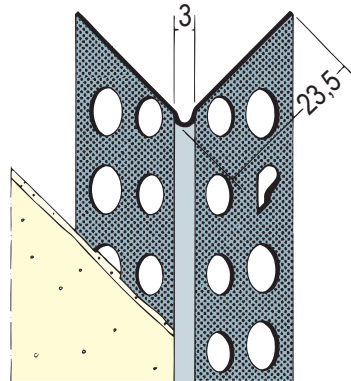

# Produktdatenblatt

Stand: 21.07.2022 | 03:12

ART.-NR. 9079

<b>Designation</b>	Corner bead for dry lining 1 mm, rounded edge
<b>Description</b>	PROTEKTOR Aluminium corner profiles for jointing on plasterboard edges.
<b>Product area</b>	Interior design
<b>Product category</b>	Filler profiles
<b>Plaster thickness</b>	1,0 mm
<b>Material</b>	Aluminum natural
<b>Material thickness</b>	0,4 mm
<b>Standard EN</b>	EN 14353
<b>Product length</b>	200,0 cm, 250,0 cm, 275,0 cm, 300,0 cm
<b>Reaction to fire (R2F)</b>	A1
<b>Appearance</b>	With a 3D surface structure for increased profile stability and improved plaster embedding.
<b>Packaging Unit</b>	50 PCS / 136 BUN
<b>Annotation</b>	Please observe the following data sheets: *Data sheet Planning and Application of Metallic Plaster Profiles; published by: The European Association of Bead and Lath Producers, <a href="http://www.europrofiles.com">www.europrofiles.com</a> *Data sheet Plaster and Dry Construction in Damp Environments; published by: Zentralverband des Deutschen Baugewerbes, <a href="http://www.zdb.de">www.zdb.de</a> *Data sheet Winter Construction Sites; published by: Bundesverband der Gipsindustrie e.V., <a href="http://www.gips.de">www.gips.de</a>