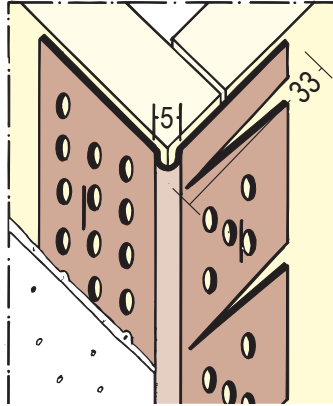

# Produktdatenblatt

Stand: 21.07.2022 | 01:35

ART.-NR. 3767

|                            |   |
|----------------------------|---|
| <b>Designation</b>         | Corner bead for dry lining<br>3 mm, rounded edge  |
| <b>Description</b>         | PVC corner profile, cut along one side, with a long plastering leg for covering up tears along the cutting surface and creating curved plasterboard constructions. Bend profile by hand and plaster over completely. The profiles must also be fastened with galvanised clips. Specially developed for schools and kindergartens. Satisfies the guidelines and requirements specified by the statutory accident prevention regulations. |
| <b>Product area</b>        | Interior design   |
| <b>Product category</b>    | Filler profiles   |
| <b>Plaster thickness</b>   | 3,0 mm  |
| <b>Material</b>            | Hard PVC  |
| <b>Product length</b>      | 300,0 cm  |
| <b>Rounding off radius</b> | 2,5 mm  |
| <b>Productcolor</b>        | 10, white   |
| <b>Treatment</b>           | All profiles must also be fastened with clips in order to avoid resetting. Minimum bend radius > 30 cm.   |
| <b>Packaging Unit</b>      | 20 PCS / 182 BOX  |